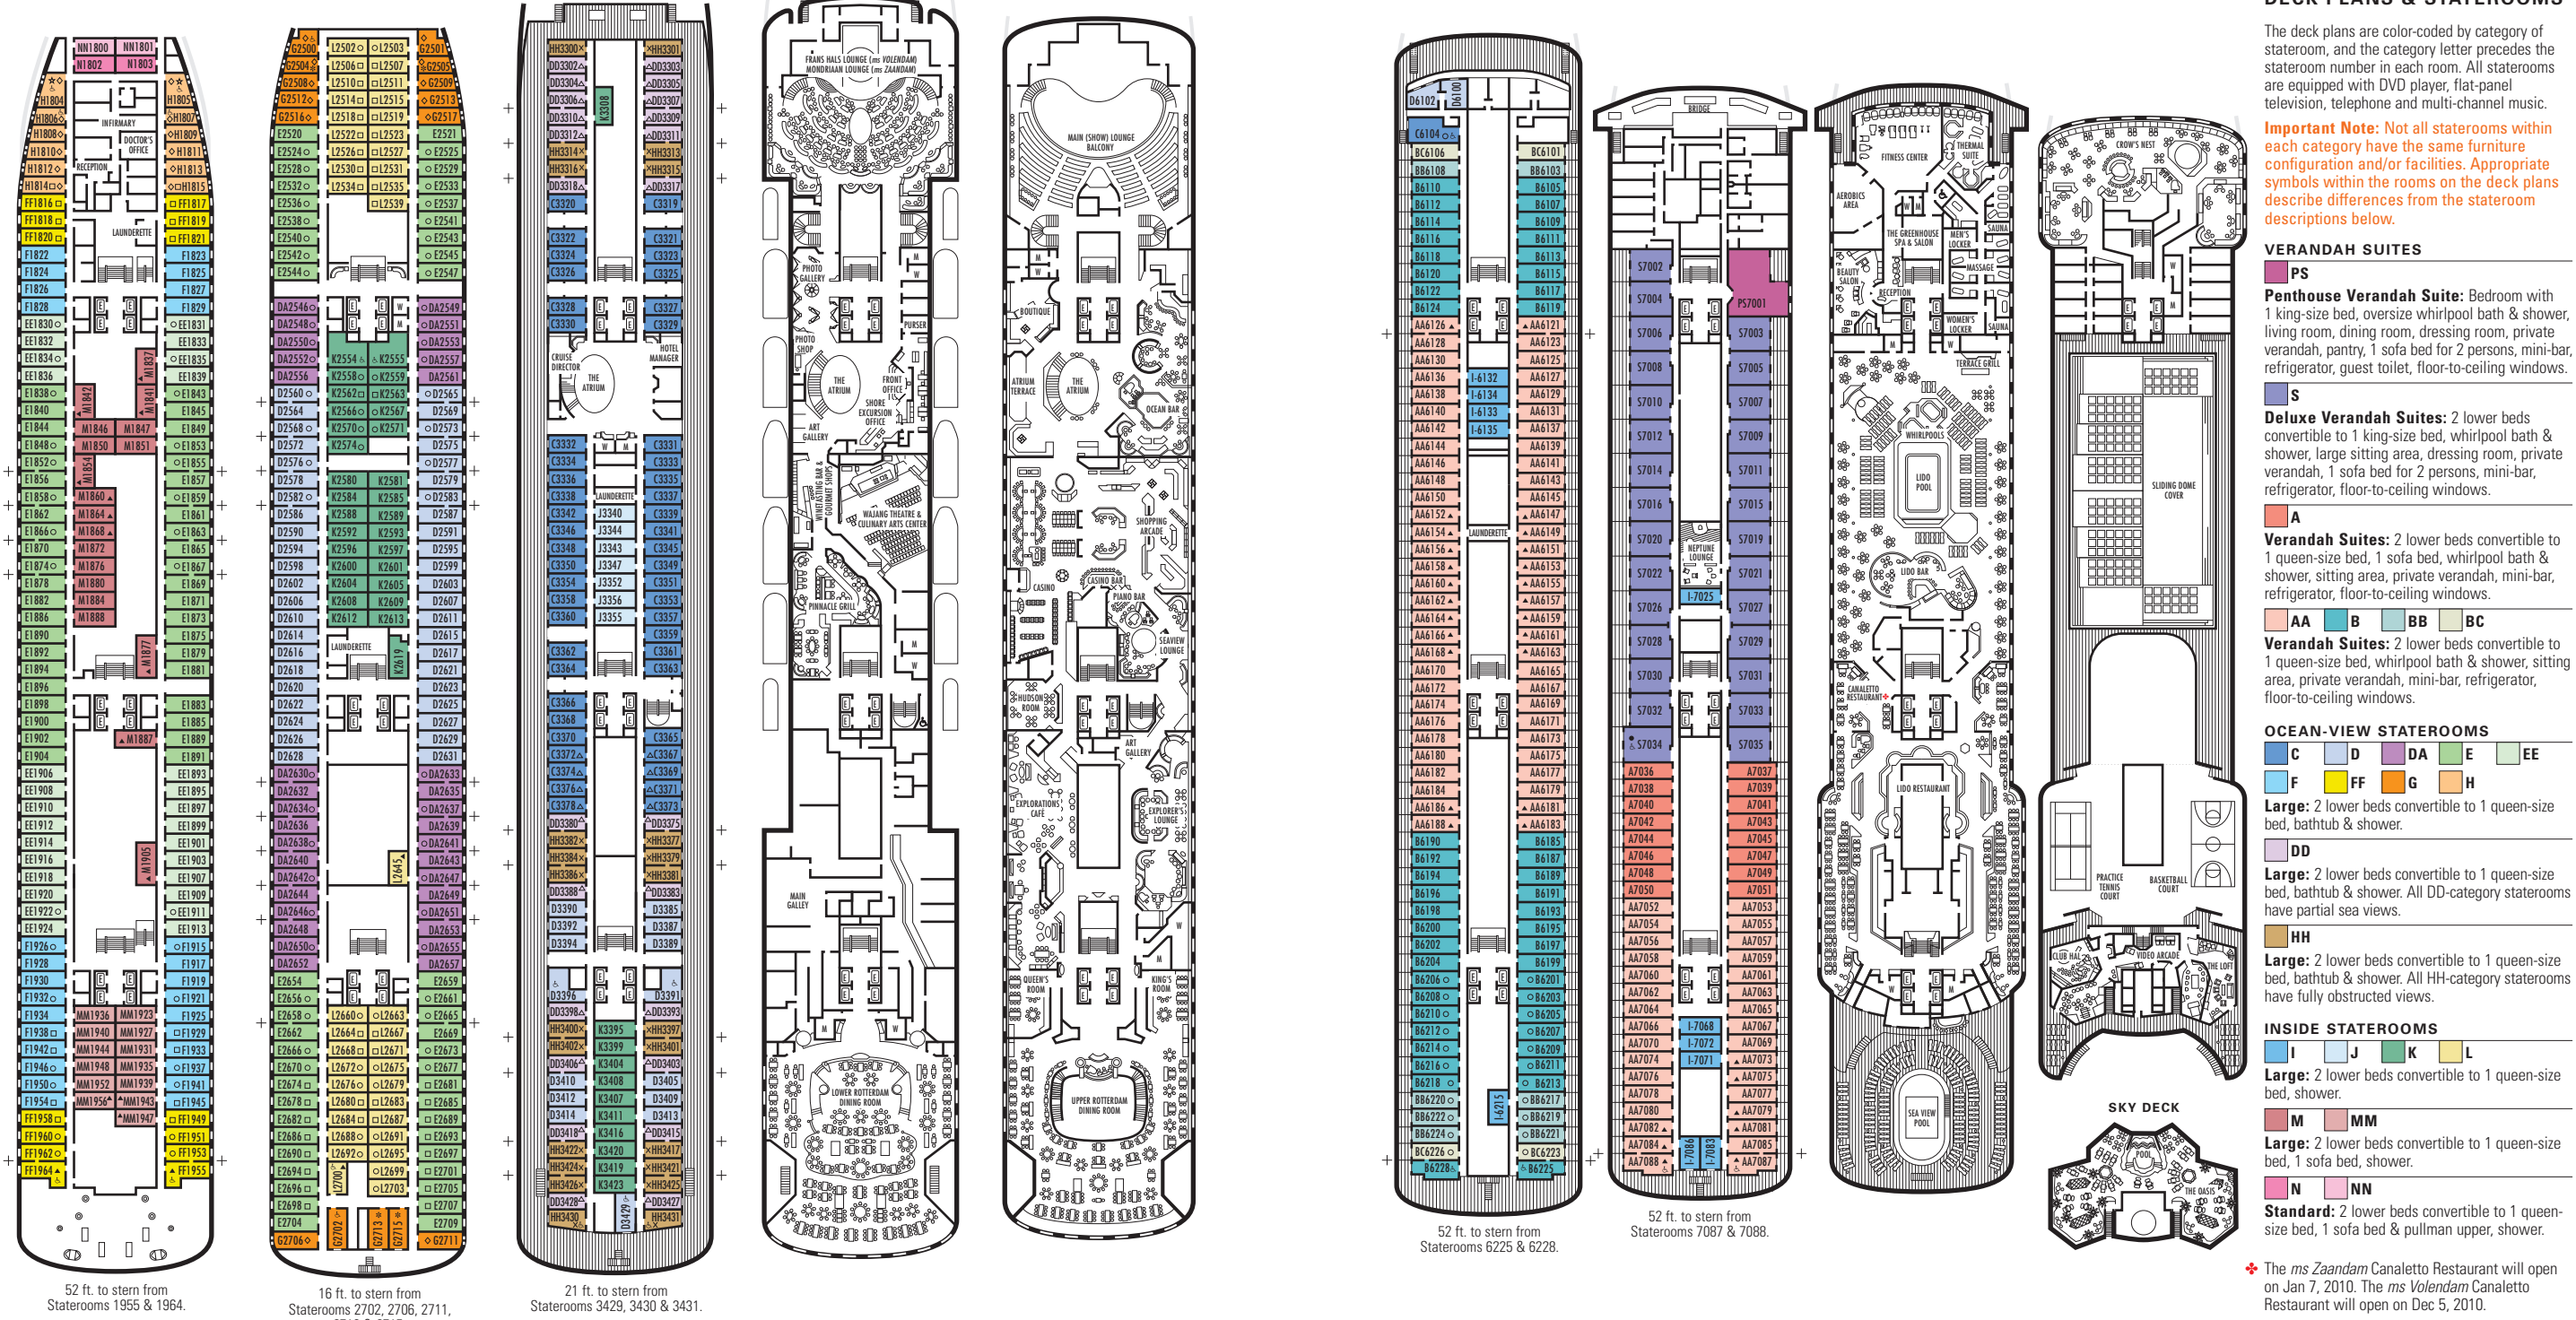

DOLPHIN DECK
Staterooms 1800–1964
90 ft. from bow to
Staterooms 1800 & 1801.

MAIN DECK
Staterooms 2500–2715
103 ft. from bow to
Staterooms 2500 & 2501.

LOWER PROMENADE DECK
Staterooms 3300–3431
118 ft. from bow to
Staterooms 3300 & 3301.

PROMENADE DECK

UPPER PROMENADE DECK

VERANDAH DECK
Staterooms 6100–6228
138 ft. from bow to
Staterooms 6100 & 6102.

NAVIGATION DECK
Staterooms 7001–7088
226 ft. from bow to
Staterooms 7001 & 7002.

LIDO DECK

SPORTS DECK

52 ft. to stern from
Staterooms 1955 & 1964.

16 ft. to stern from
Staterooms 2702, 2706, 2711,
2713 & 2715.

21 ft. to stern from
Staterooms 3429, 3430 & 3431.

52 ft. to stern from
Staterooms 6225 & 6228.

52 ft. to stern from
Staterooms 7087 & 7088.

ms Volendam ms Zaandam

DECK PLANS & STATEROOMS

The deck plans are color-coded by category of stateroom, and the category letter precedes the stateroom number in each room. All staterooms are equipped with DVD player, flat-panel television, telephone and multi-channel music.

Important Note: Not all staterooms within each category have the same furniture configuration and/or facilities. Appropriate symbols within the rooms on the deck plans describe differences from the stateroom descriptions below.

VERANDAH SUITES

- **PS**
  Penthouse Verandah Suite: Bedroom with 1 king-size bed, oversize whirlpool bath & shower, living room, dining room, dressing room, private verandah, pantry, 1 sofa bed for 2 persons, mini-bar, refrigerator, guest toilet, floor-to-ceiling windows.
- **S**
  Deluxe Verandah Suites: 2 lower beds convertible to 1 king-size bed, whirlpool bath & shower, large sitting area, dressing room, private verandah, 1 sofa bed for 2 persons, mini-bar, refrigerator, floor-to-ceiling windows.
- **A**
  Verandah Suites: 2 lower beds convertible to 1 queen-size bed, 1 sofa bed, whirlpool bath & shower, sitting area, private verandah, mini-bar, refrigerator, floor-to-ceiling windows.

- **AA B BB BC**
  Verandah Suites: 2 lower beds convertible to 1 queen-size bed, whirlpool bath & shower, sitting area, private verandah, mini-bar, refrigerator, floor-to-ceiling windows.

OCEAN-VIEW STATEROOMS

- **C D DA E EE**
- **F FF G H**
- **Large:** 2 lower beds convertible to 1 queen-size bed, bathtub & shower.
- **DD**
  Large: 2 lower beds convertible to 1 queen-size bed, bathtub & shower. All DD-category staterooms have partial sea views.

- **HH**
  Large: 2 lower beds convertible to 1 queen-size bed, bathtub & shower. All HH-category staterooms have fully obstructed views.

INSIDE STATEROOMS

- **I J K L**
- **Large:** 2 lower beds convertible to 1 queen-size bed, shower.
- **M MM**
  Large: 2 lower beds convertible to 1 queen-size bed, 1 sofa bed, shower.
- **N NN**
  Standard: 2 lower beds convertible to 1 queen-size bed, 1 sofa bed & pullman upper, shower.

* The *ms Zaandam* Canaletto Restaurant will open on Jan 7, 2010. The *ms Volendam* Canaletto Restaurant will open on Dec 5, 2010.

STATEROOM SYMBOL LEGEND