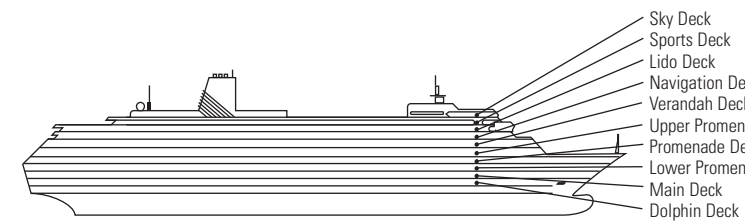

SHIP SPECIFICATIONS & FACILITIES

- 1,432 Guests
- Gross Tons: *ms Volendam* 61,214; *ms Zaandam* 61,396
- 781 Feet Long
- Automatic Stabilizers
- 10 Guest Decks
- 12 Guest Elevators
- 3 Restaurants
- 2 Outdoor Swimming Pools (one with sliding glass roof)
- Spa & Salon
- Fitness Center
- Movie Theatre
- Duty-free Shops
- Internet Center
- Library
- Casino
- Suite Lounge
- Practice Tennis Court
- Basketball Court